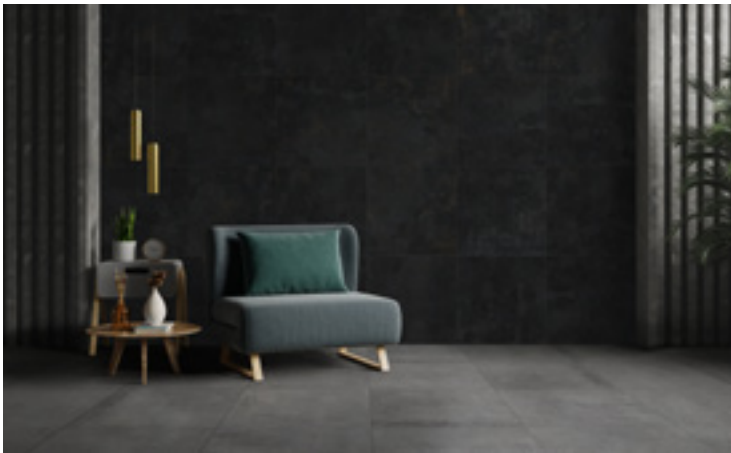

dune

dirt

ash grey

Feinsteinzeug, unglasiert, rektifiziert, R10/B

Renegade

beyond expectations

Designed,
Engineered and
Made in
Germany

BOIZENBURG SOLARCERAMICS
pioneering green production